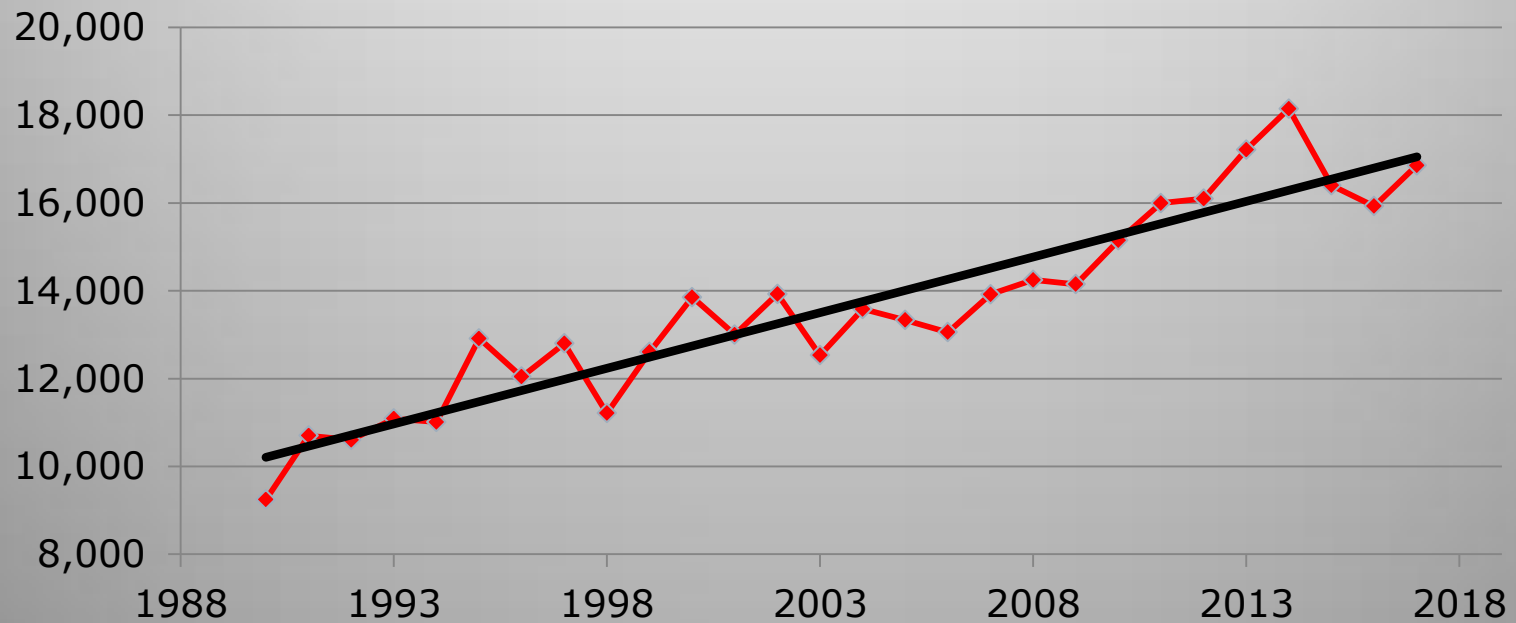

Growth & Sustainability

Membership Growth of Cross Country BC