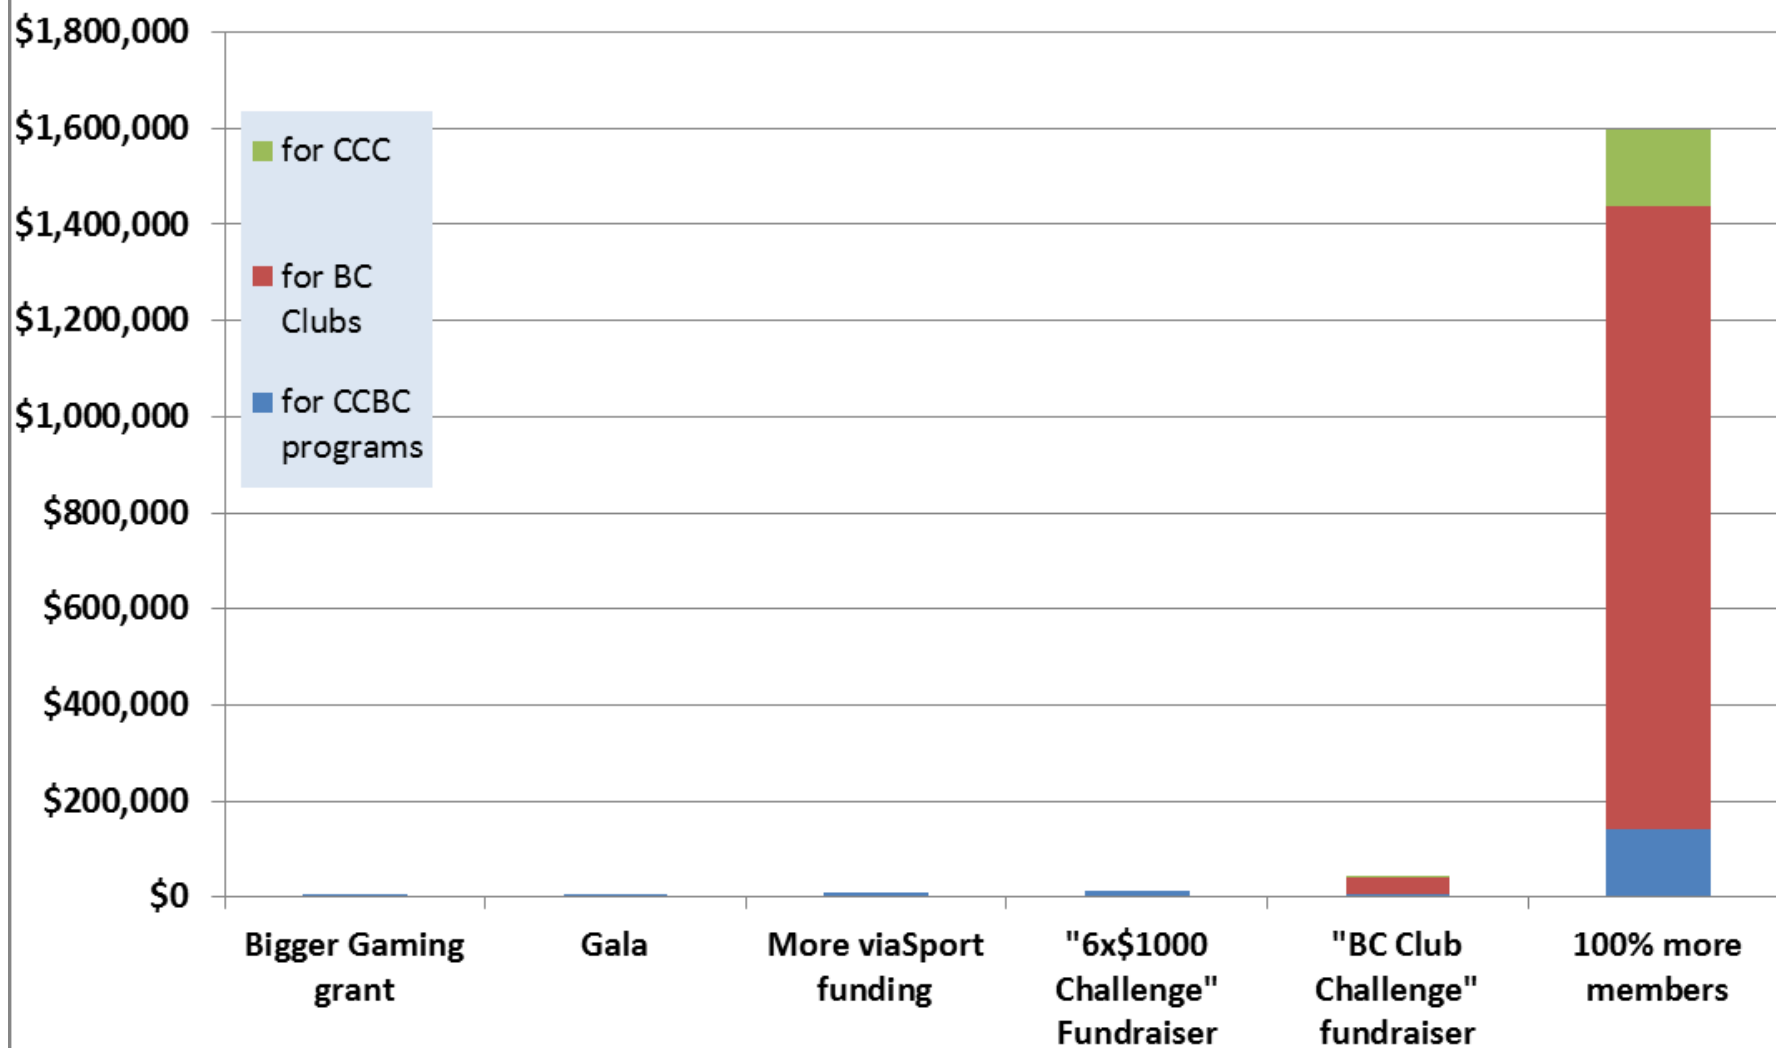

New funding initiatives & improvements over last year