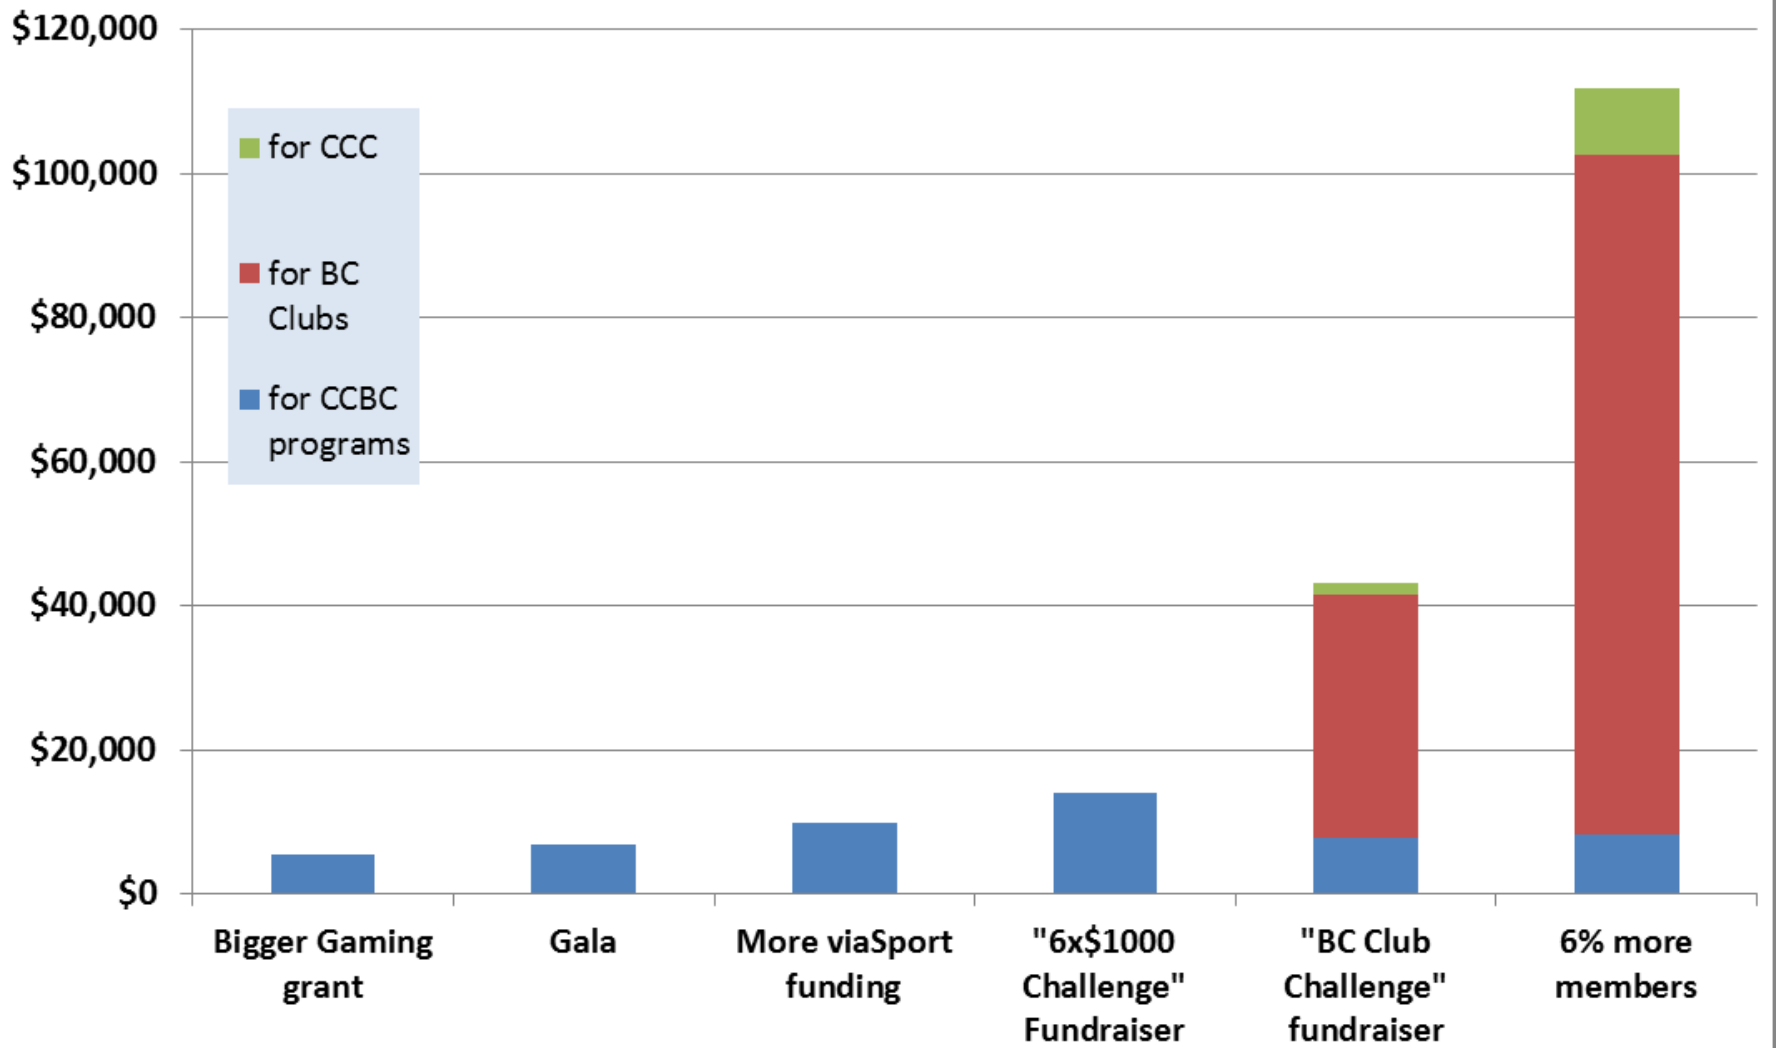

New funding initiatives & improvements over last year