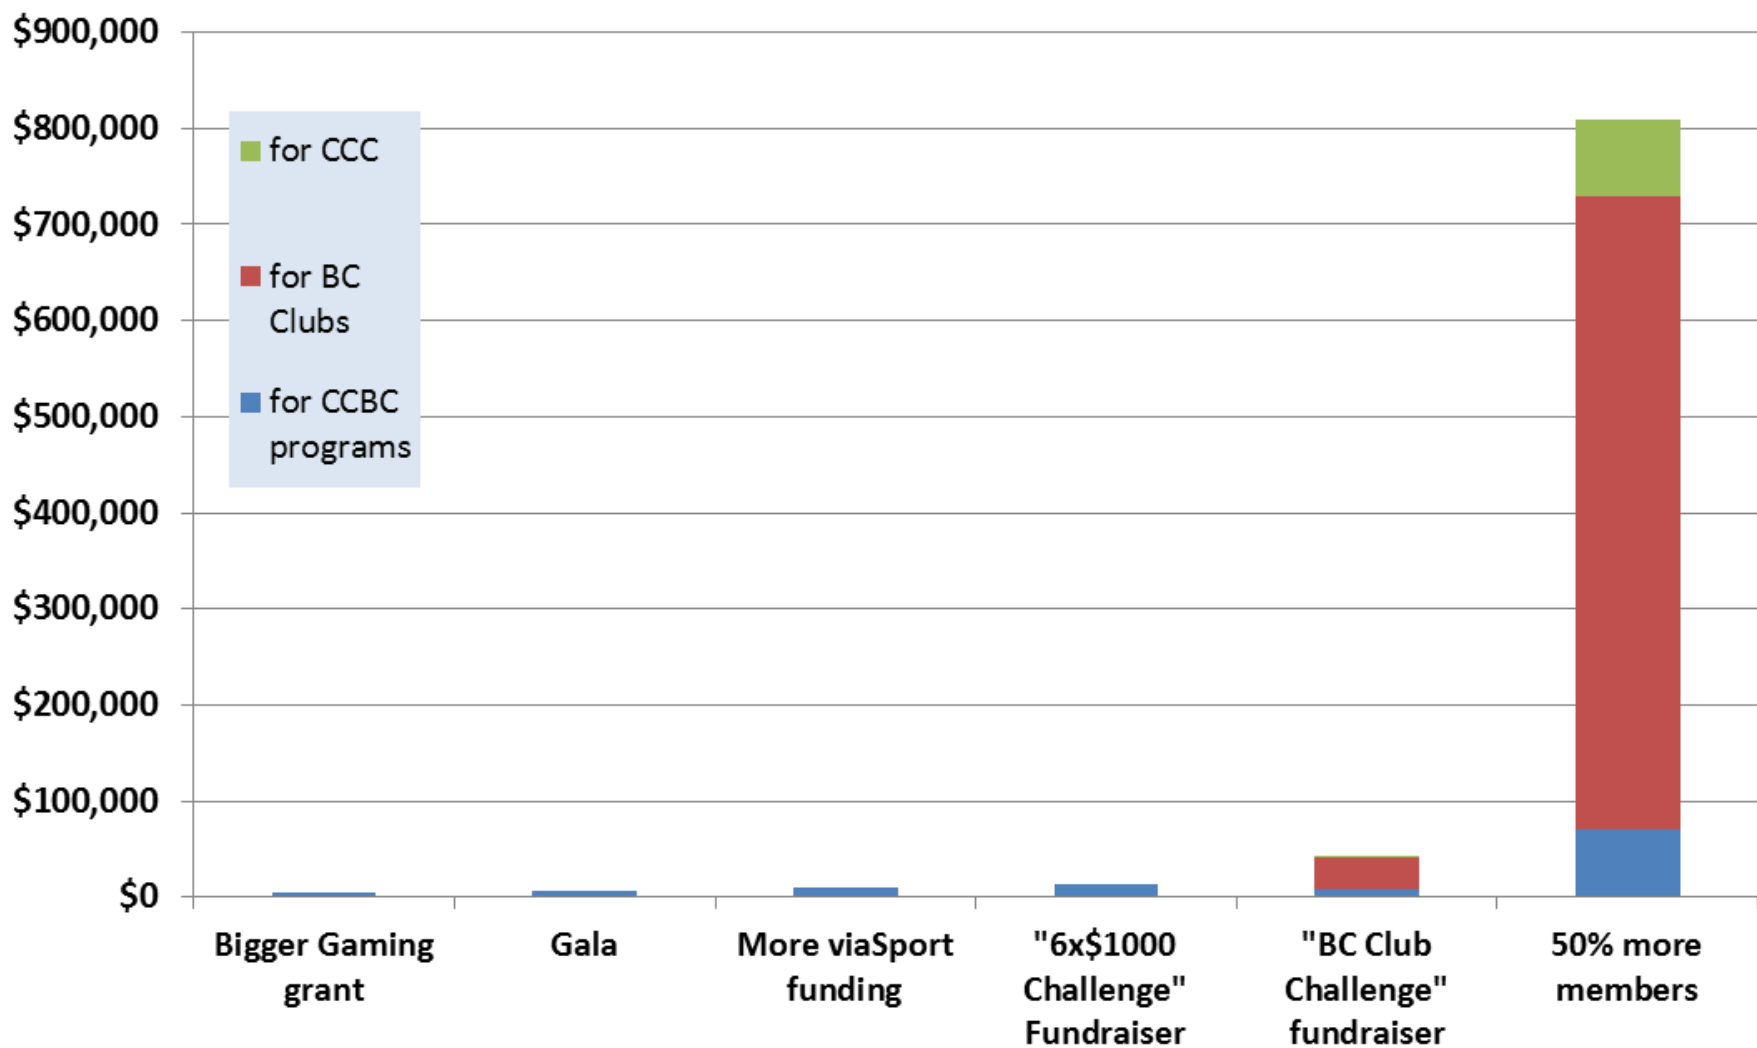

New funding initiatives & improvements over last year