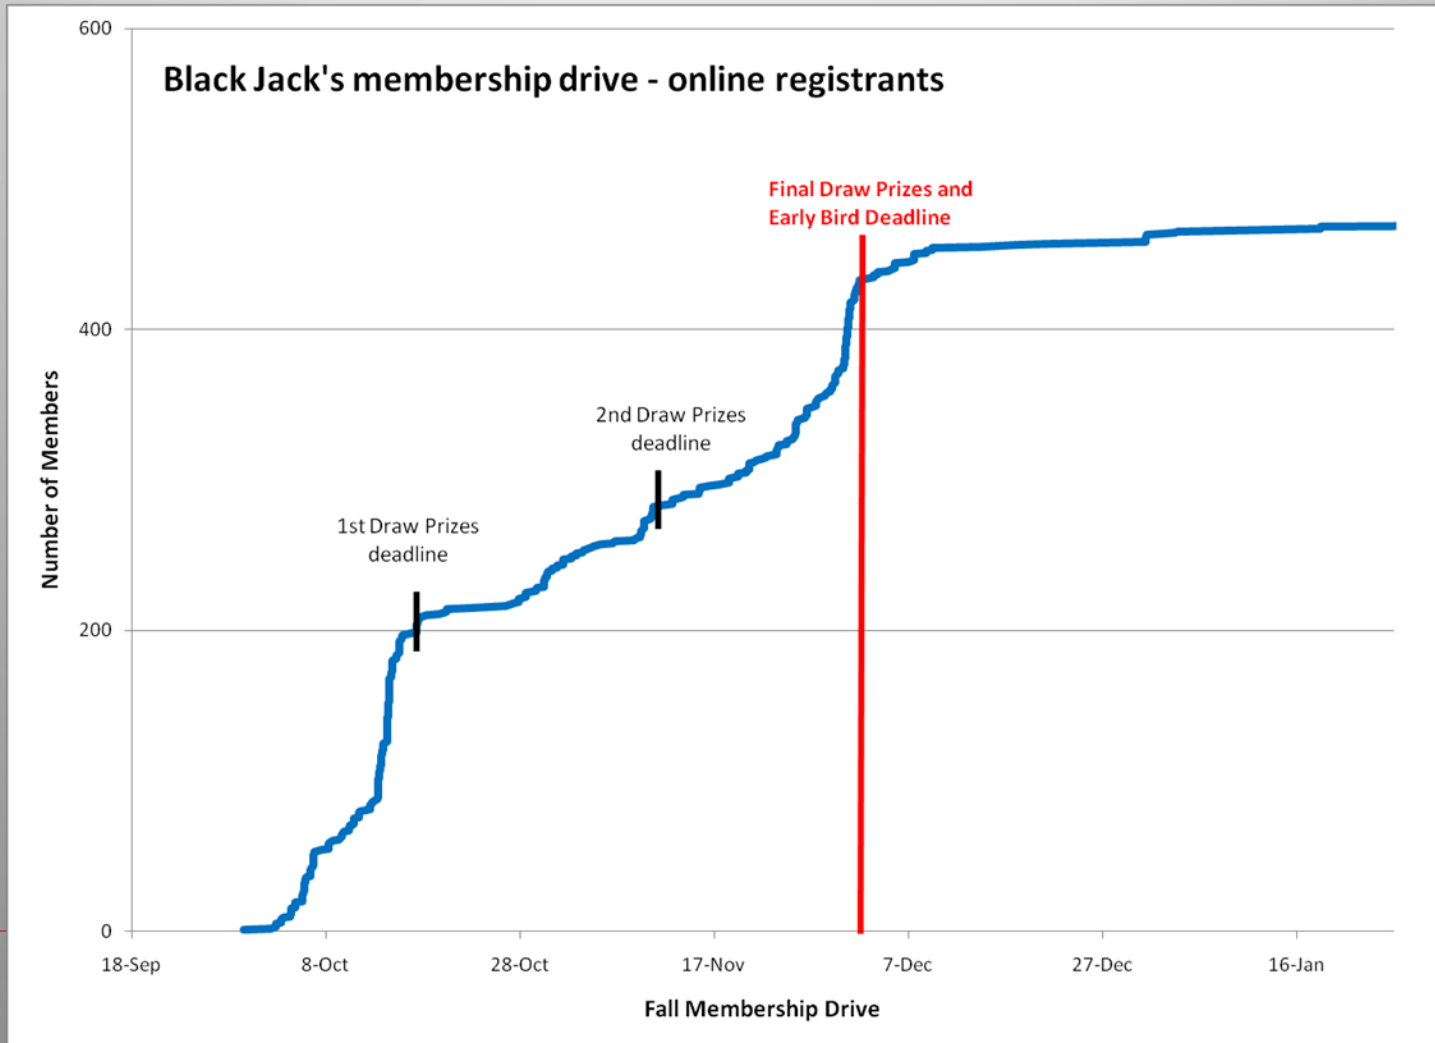

# Gold Star pass upgrade – EXAMPLE

(when buying your membership on Zone4)

---

**NEW OPTION:** (in support of our \_\_\_\_ program)

- For \$49, upgrade your pass to a Gold Star Pass and receive more than \$150 worth of perks.
- Or for \$99, upgrade to a Platinum Star Pass and receive more than \$300 worth of perks.