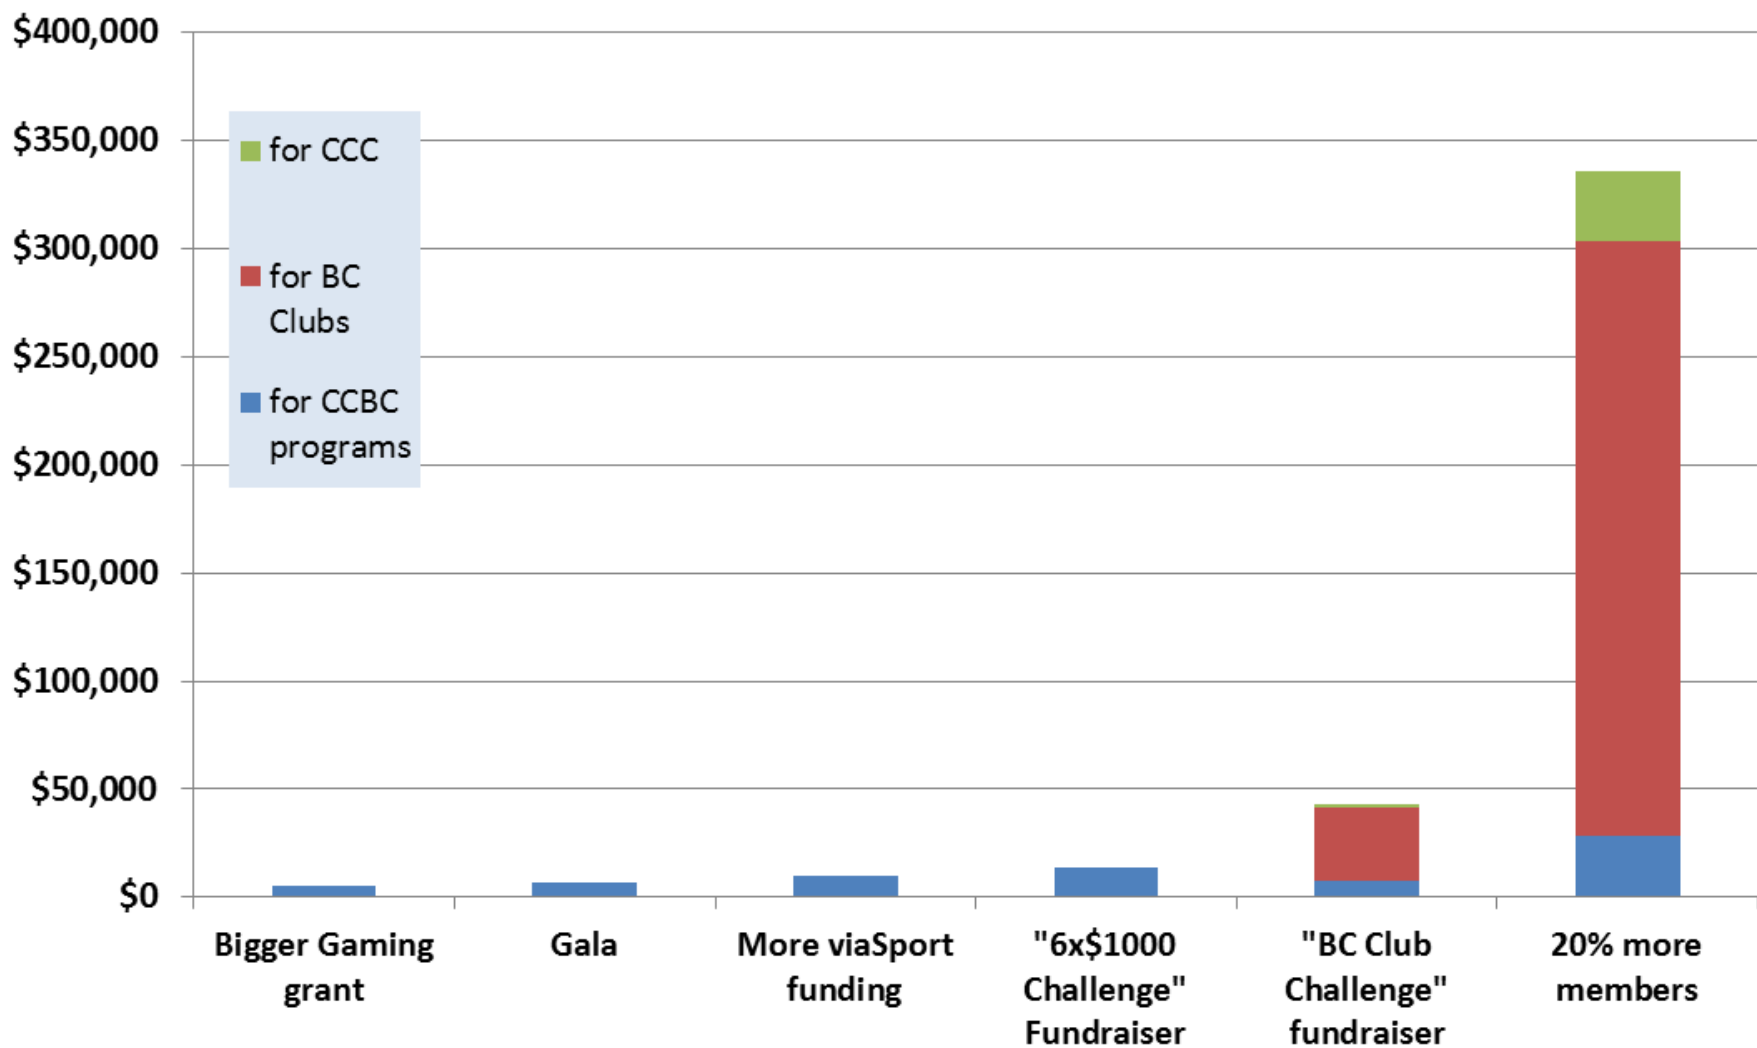

New funding initiatives & improvements over last year